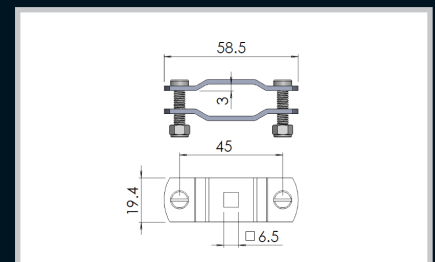

Index

Remarks:
Number of poles: 54

Part Number	Description	Material and Finish
010-103	Comb Jumper Bar	Insulated Copper

Arrow Fastener

Remarks:
Quarter - turn captive quick release fastener, for applications such as blanking plates in server cabinets.

Part Number	Description
1000110	Arrow fastener / Plastic stopper

Part number	Description
1000123	Single Lever Plate
1000136	Double Lever Plate