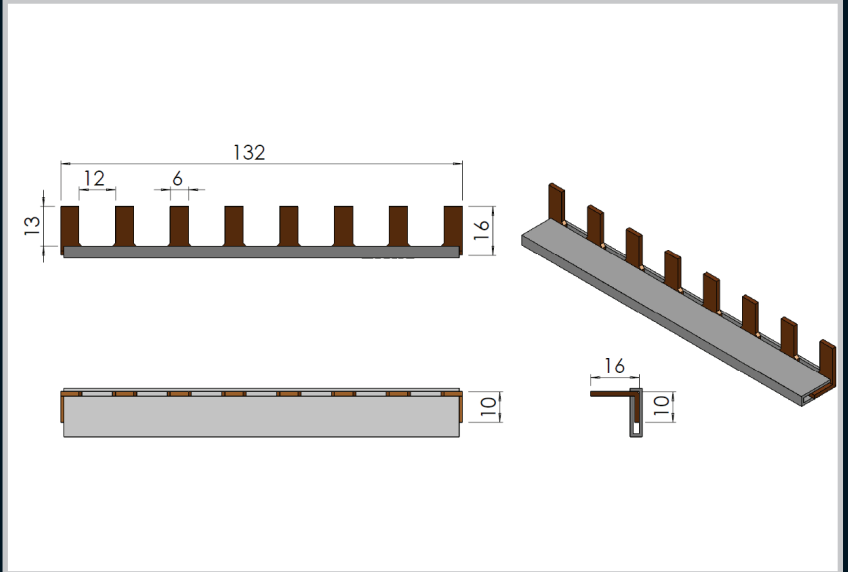

Index

Remarks:
Number of poles: 54

Part Number	Description	Material and Finish
010-103	Comb Jumper Bar	Insulated Copper

Arrow Fastener

Remarks:
Quarter - turn captive quick release fastener, for applications such as blanking plates in server cabinets.

Part Number	Description
1000110	Arrow fastener / Plastic stopper

Part number	Description
1000123	Single Lever Plate
1000136	Double Lever Plate