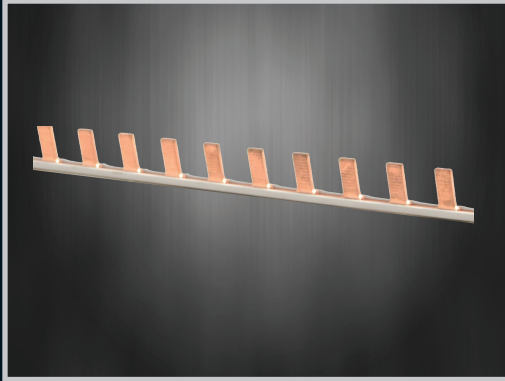

Enclosures

Hinges

Locks

Handles

Accessories

Rotary Operating Handles

Insulators

Transformer Equipment

Index

Remarks:
Number of poles: 54

Part Number	Description	Material and Finish
010-103	Comb Jumper Bar	Insulated Copper

Arrow Fastener

Remarks:
Quarter - turn captive quick release fastener, for applications such as blanking plates in server cabinets.

Part Number	Description
1000110	Arrow fastener / Plastic stopper

Part number	Description
1000123	Single Lever Plate
1000136	Double Lever Plate