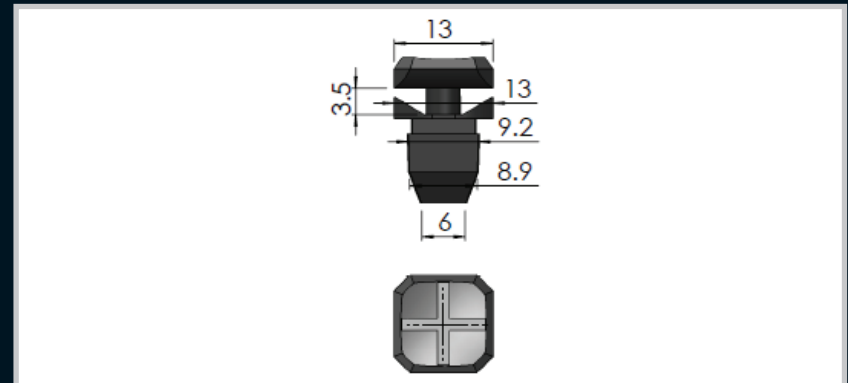

Index

Remarks:
Number of poles: 54

Part Number	Description	Material and Finish
010-103	Comb Jumper Bar	Insulated Copper

Arrow Fastener

Remarks:
Quarter - turn captive quick release fastener, for applications such as blanking plates in server cabinets.

Part Number	Description
1000110	Arrow fastener / Plastic stopper

Part number	Description
1000123	Single Lever Plate
1000136	Double Lever Plate