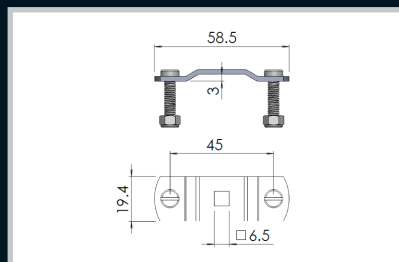

Index

Remarks:
Number of poles: 54

Part Number	Description	Material and Finish
010-103	Comb Jumper Bar	Insulated Copper

Arrow Fastener

Remarks:
Quarter - turn captive quick release fastener, for applications such as blanking plates in server cabinets.

Part Number	Description
1000110	Arrow fastener / Plastic stopper

Part number	Description
1000123	Single Lever Plate
1000136	Double Lever Plate