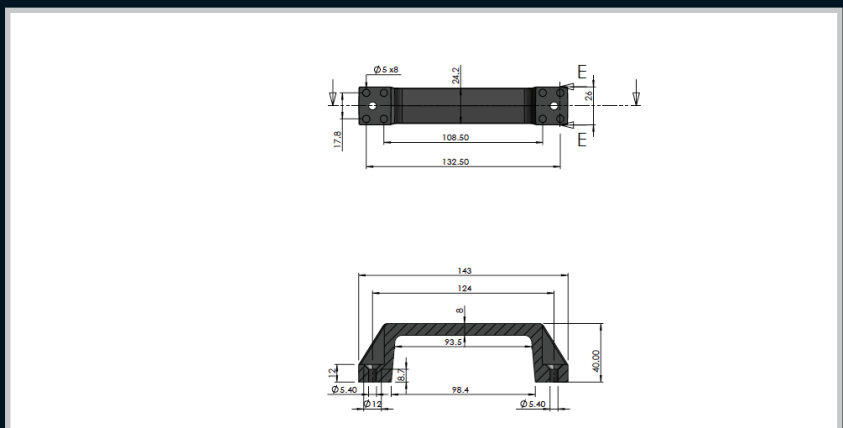

Part Number	Description
16_150_46_B	Large plastic grab handle

Part Number	Description
13_150_53_B	Medium plastic grab handle

Part Number	Description
12_123_40_B	Small plastic grab handle

Enclosures

Hinges