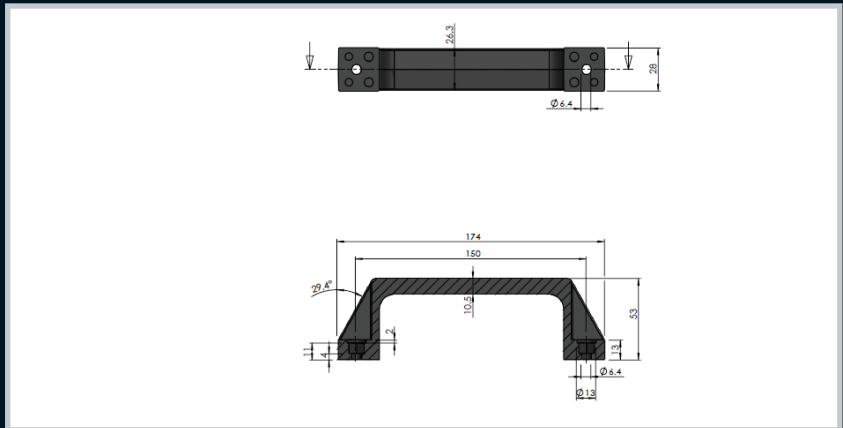

Part Number	Description
16_150_46_B	Large plastic grab handle

Part Number	Description
13_150_53_B	Medium plastic grab handle

Part Number	Description
12_123_40_B	Small plastic grab handle

Enclosures

Hinges