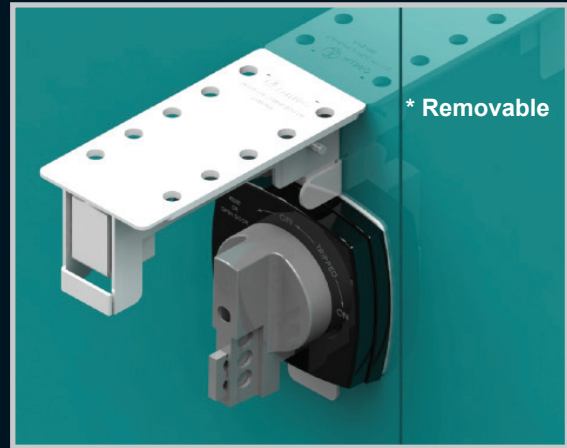

Size - Short

Part Number	Description
1011109	Plantsafe Handle Small
1011110	Plantsafe Handle Large

Enclosures

Hinges

Locks

Handles

Accessories

Rotary Operating Handles

Insulators

Transformer Equipment

Index