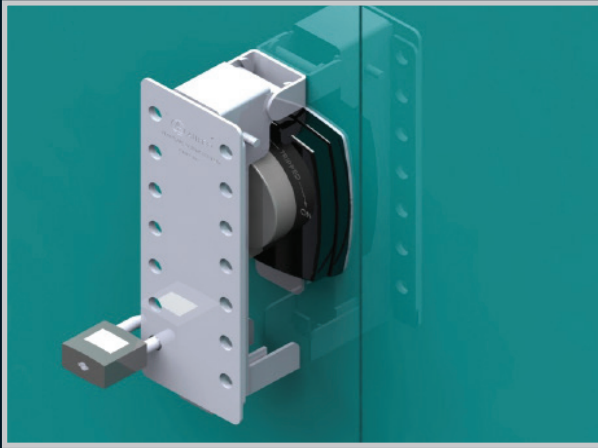

Additional lockout system used in conjunction with Allbro Rotary handles

## Size - Long

- Robust stainless steel Lockout device for door-mounted handle types
- Consist of a robust stainless steel kit to lockout the handle to prevent any tampering
- 14 Padlocks for long handle
- Can be retro-fitted on existing or new installations as a removable or permanent fixture