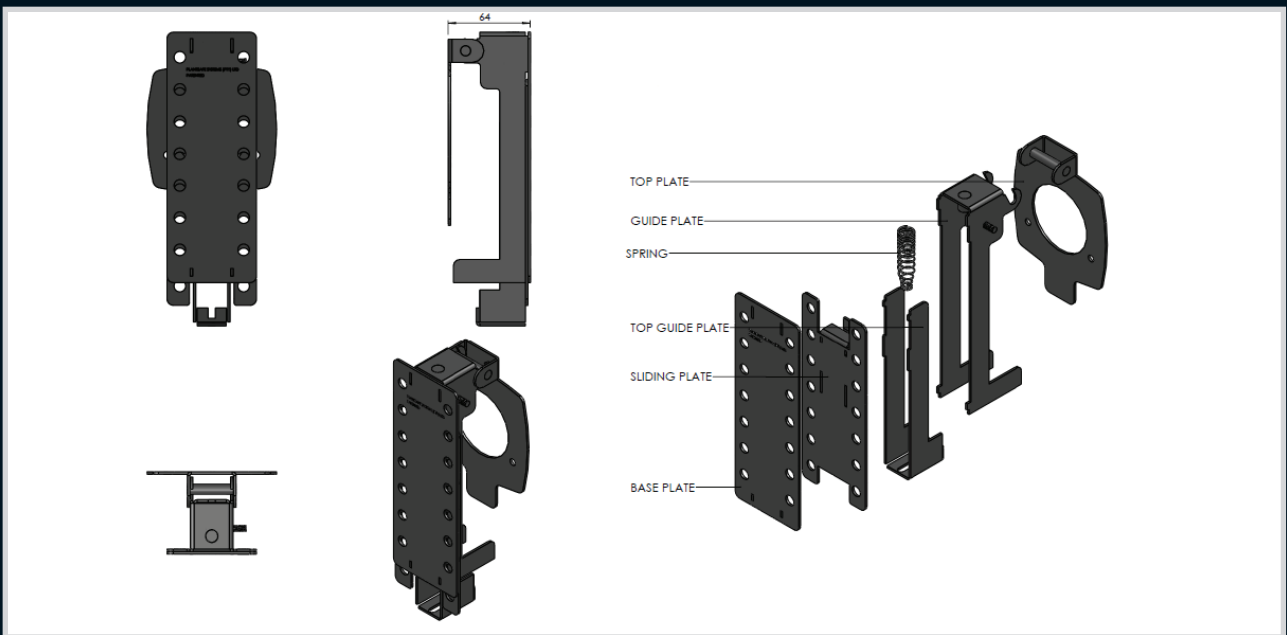

Additional lockout system used in conjunction with Allbro Rotary handles

## Size - Long

- Robust stainless steel Lockout device for door-mounted handle types
- Consist of a robust stainless steel kit to lockout the handle to prevent any tampering
- 14 Padlocks for long handle
- Can be retro-fitted on existing or new installations as a removable or permanent fixture

## Size - Short

Part Number	Description
1011109	Plantsafe Handle Small
1011110	Plantsafe Handle Large

Enclosures

Hinges

Locks

Handles

Accessories

Rotary Operating Handles