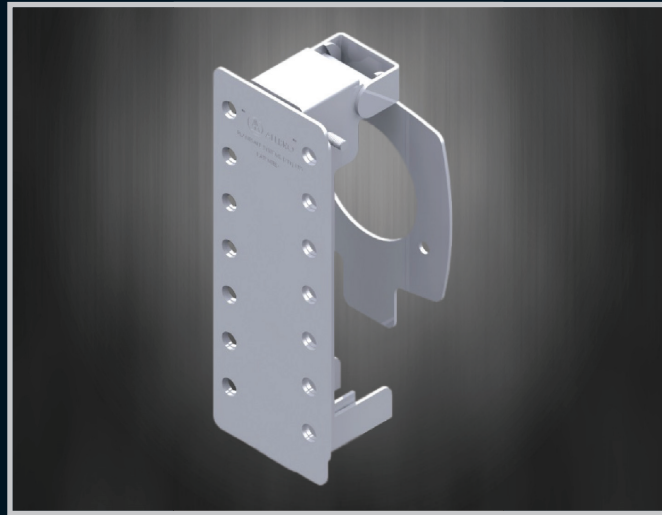

Additional lockout system used in conjunction with Allbro Rotary handles

## Size - Long

- Robust stainless steel Lockout device for door-mounted handle types
- Consist of a robust stainless steel kit to lockout the handle to prevent any tampering
- 14 Padlocks for long handle
- Can be retro-fitted on existing or new installations as a removable or permanent fixture