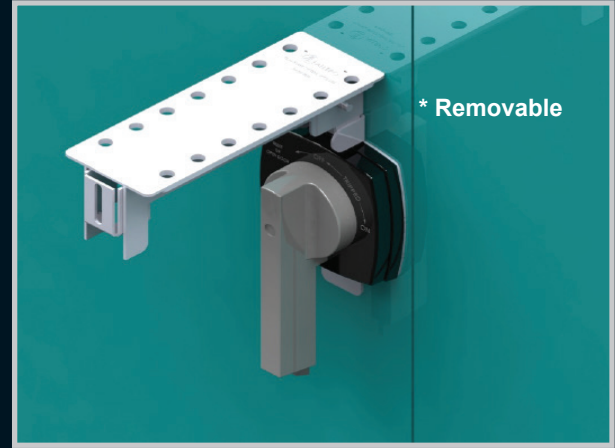

Additional lockout system used in conjunction with Allbro Rotary handles

## Size - Long

- Robust stainless steel Lockout device for door-mounted handle types
- Consist of a robust stainless steel kit to lockout the handle to prevent any tampering
- 14 Padlocks for long handle
- Can be retro-fitted on existing or new installations as a removable or permanent fixture