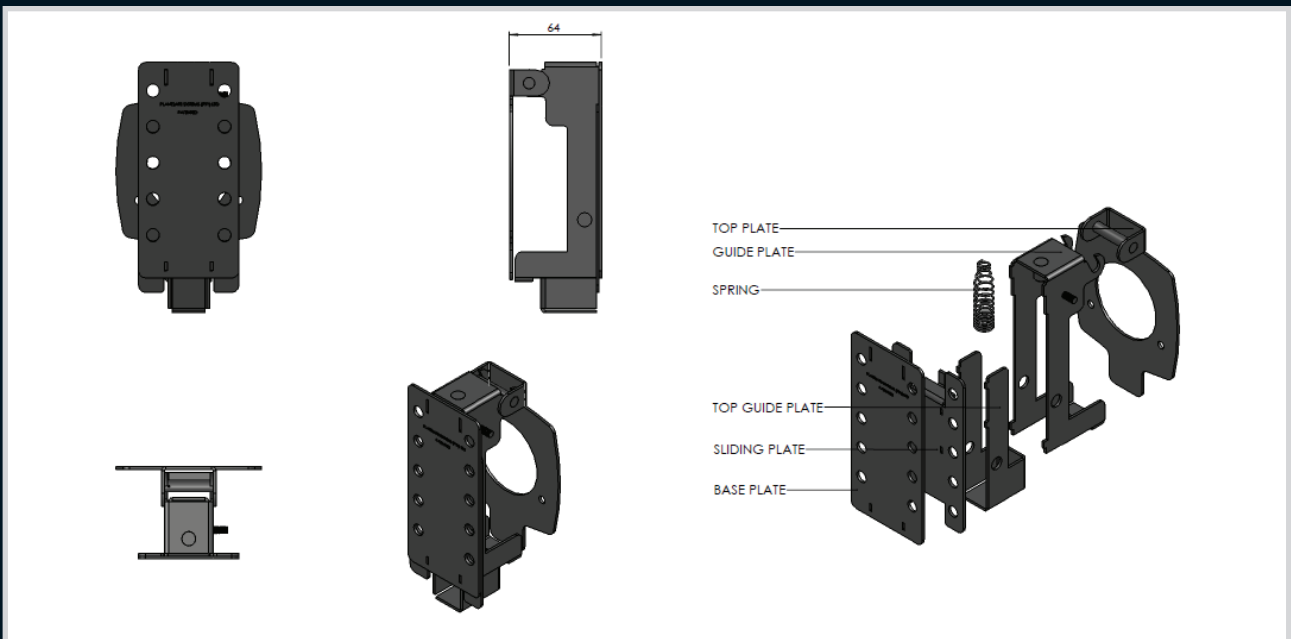

Additional lockout system used in conjunction with Allbro Rotary handles

## Size - Long

- Robust stainless steel Lockout device for door-mounted handle types
- Consist of a robust stainless steel kit to lockout the handle to prevent any tampering
- 14 Padlocks for long handle
- Can be retro-fitted on existing or new installations as a removable or permanent fixture

## Size - Short

Part Number	Description
1011109	Plantsafe Handle Small
1011110	Plantsafe Handle Large

Enclosures

Hinges

Locks

Handles

Accessories

Rotary Operating Handles