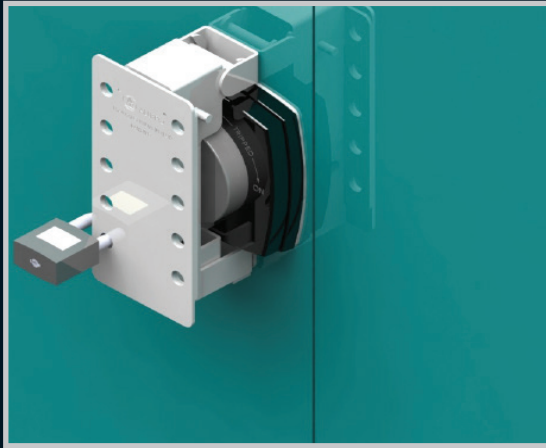

Size - Short

Part Number	Description
1011109	Plantsafe Handle Small
1011110	Plantsafe Handle Large

Enclosures

Hinges

Locks

Handles

Accessories

Rotary Operating Handles

Insulators

Transformer Equipment

Index